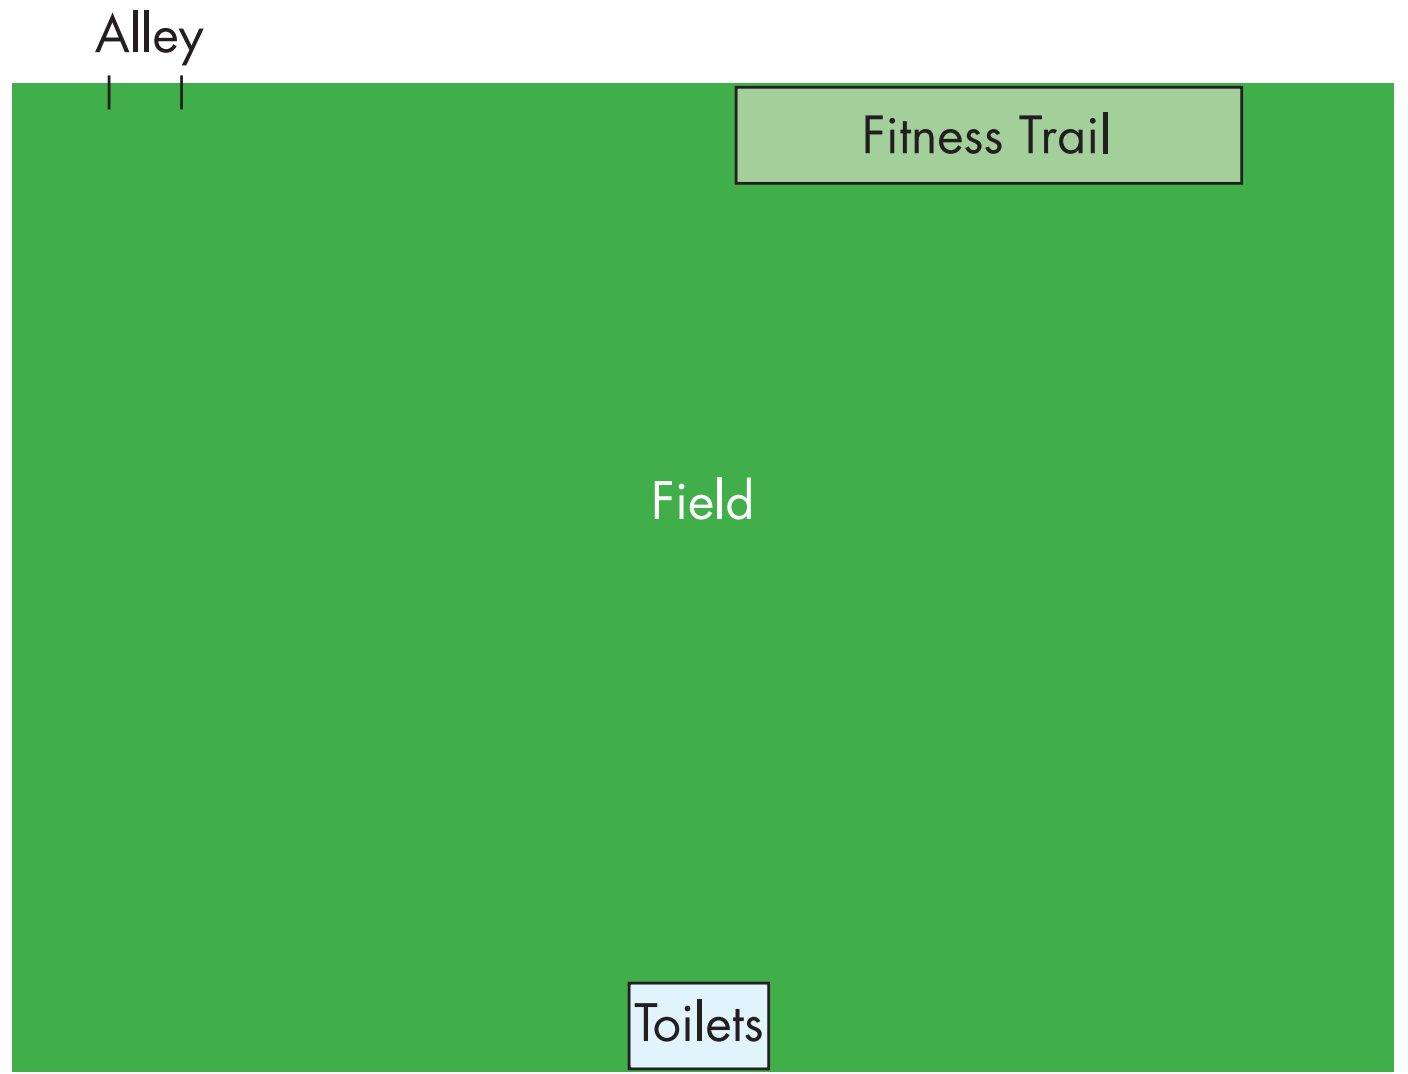

# Anchorage Park

SCHOOL

MAP

Sommerville Special School Satellite Classes

Staff Room

Office

Resource Room

Swan Crescent Entrance

Pool

Reading Recovery

Caretakers Shed